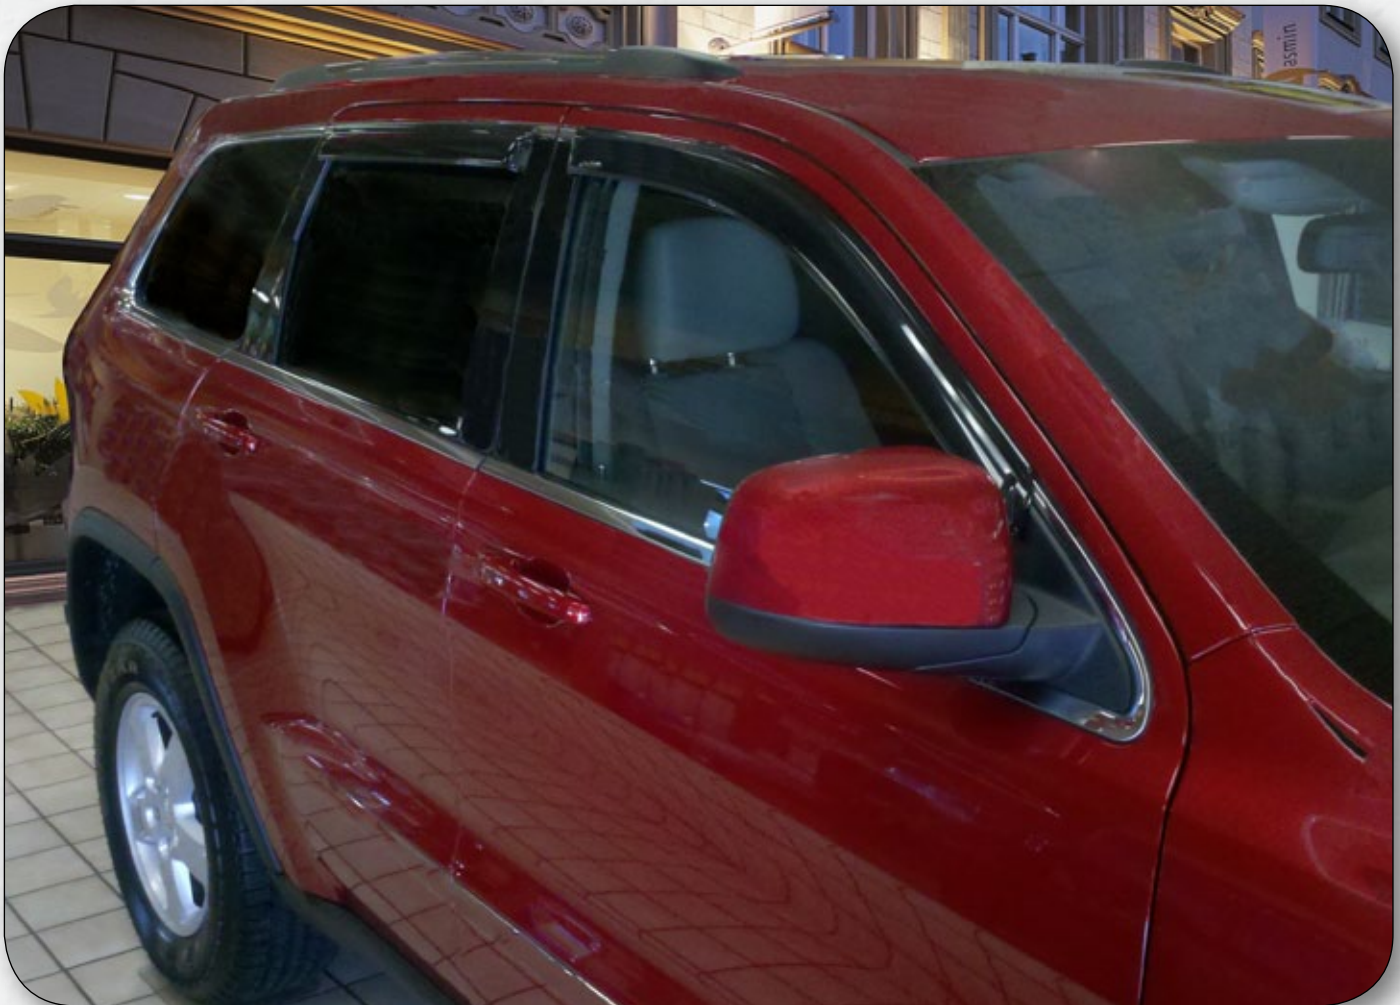

For Immediate Release....

DATE: 11-11-10

SUBJECT: New Application Released for Shipping!

Stampede Products has completed and is now shipping **SIDEWIND DEFLECTORS** for the:

2011 JEEP GRAND CHEROKEE

SIDEWIND DEFLECTOR APPLICATION DETAILS

PART# 6934-

STYLE - TAPE ON	MOUNTS - PSM	# PCS - 4
-----------------	--------------	-----------

Box Dimensions: 12¼" x 3¼" x 43½"

Shipping Weight: 4 lbs.

Complete electronic data sheet available, email request to deb@stampedeproducts.com

- Quick and Easy Installation
- Allows for cabin ventilation Even in the rain!
- Contemporary design that accents your vehicles style.

Available Styles

Clear (-1)	Mossy Oak NEW Break-Up® (-9)	Realtree AP® (-17)
Smoke (-2)	Realtree Max-4® (-12)	Realtree AP Green® (-18)
Chrome (-8)	Mossy Oak Duck Blind® (-16)	