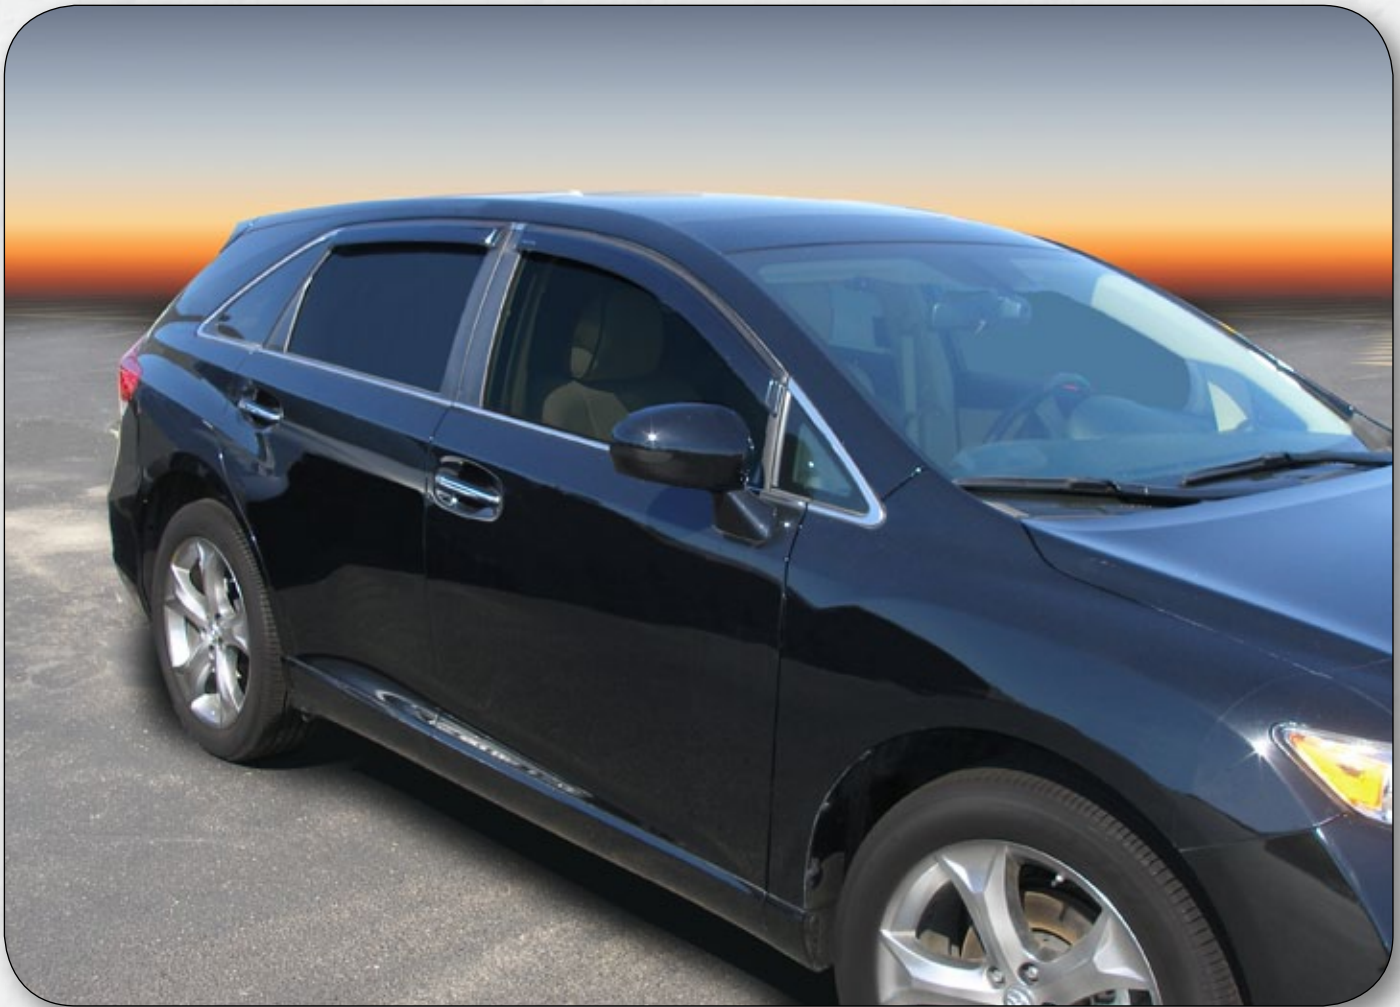

## For Immediate Release....

**DATE: 9-29-10**

**SUBJECT: New Application Released for Shipping!**

Stampede Products has completed and is now shipping **SIDEWIND DEFLECTORS** for the:

**TOYOTA VENZA**